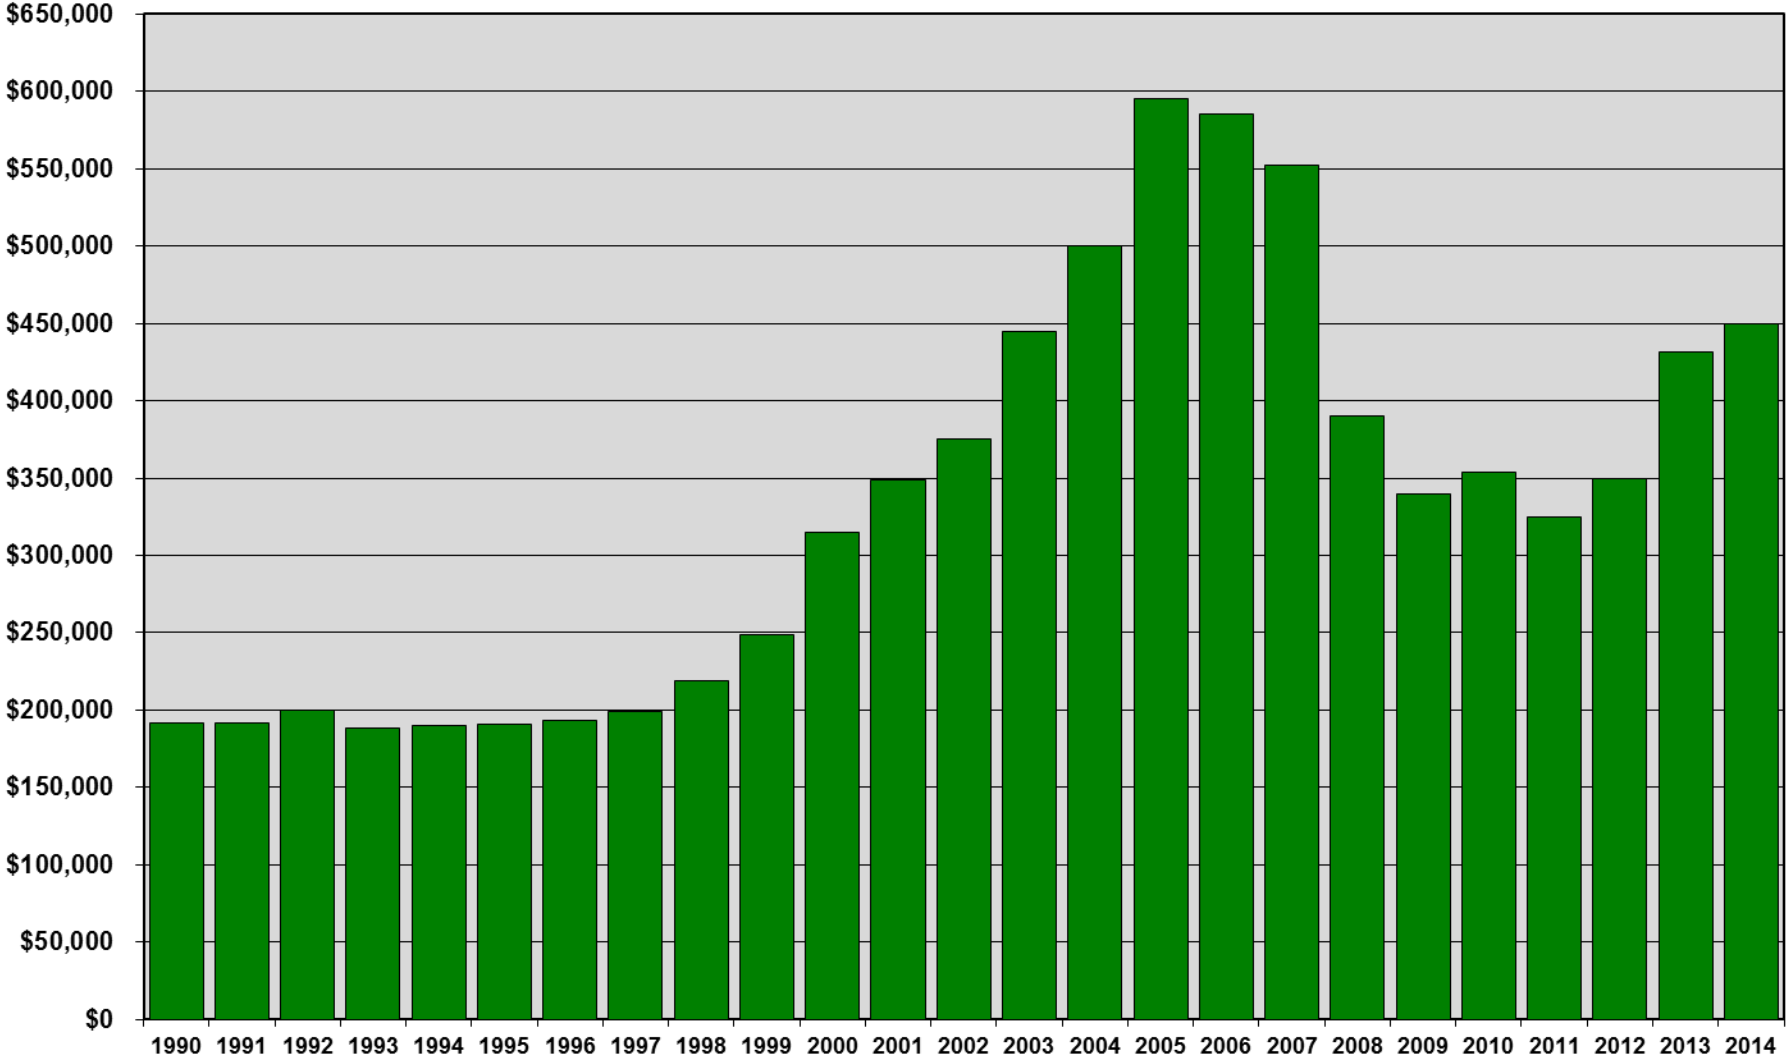

Sonoma County Median Price 1990 – 2014 (YTD)

SINGLE FAMILY DWELLINGS

Note: 2014 (YTD) is through February