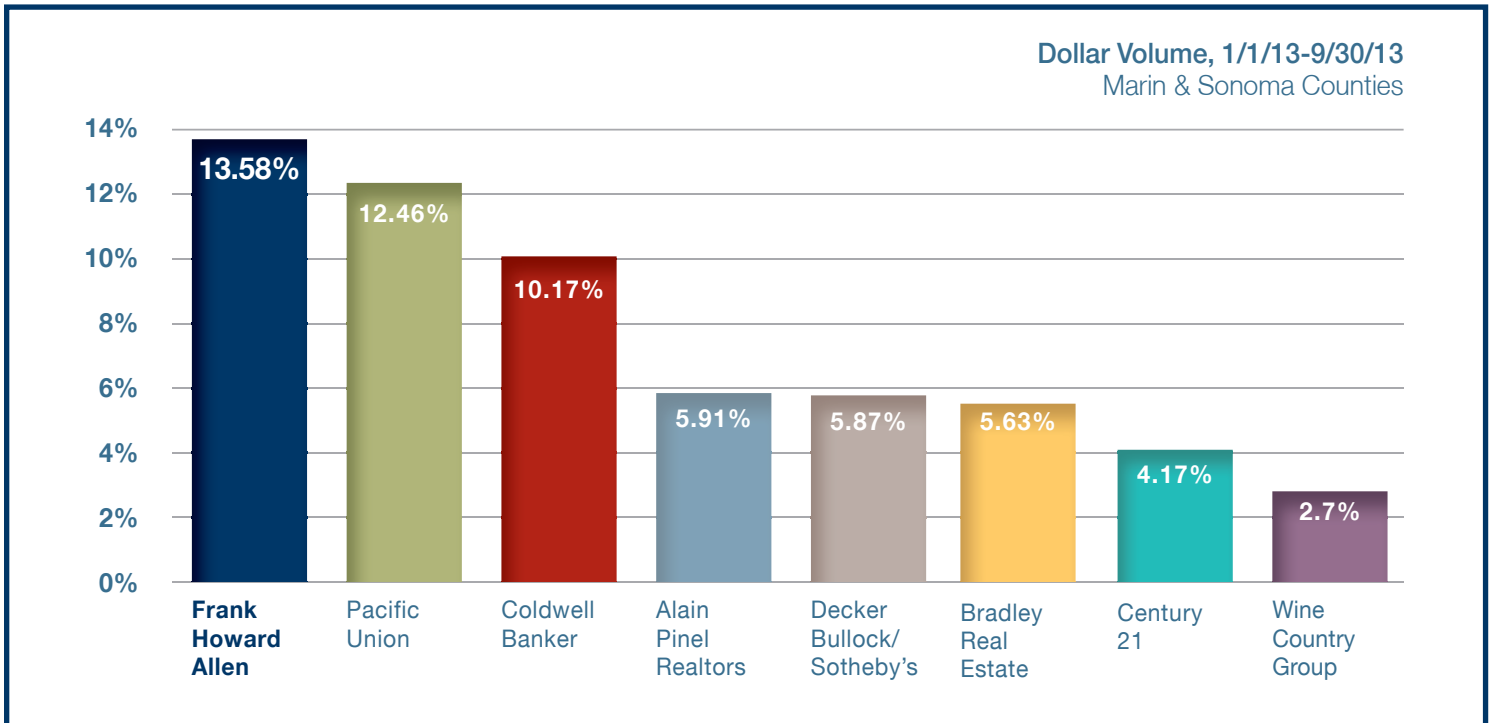

Market Share Report

Frank Howard Allen — The North Bay Leader: **Dollar Volume & Units Sold**

Source: BAREIS MLS for residential properties sold in Marin and Sonoma counties. Date range: Jan. 1, 2013 - Sept. 30, 2013; Property type: All; Price range: All. Information deemed reliable but not guaranteed. All data subject to errors, omissions and revisions.