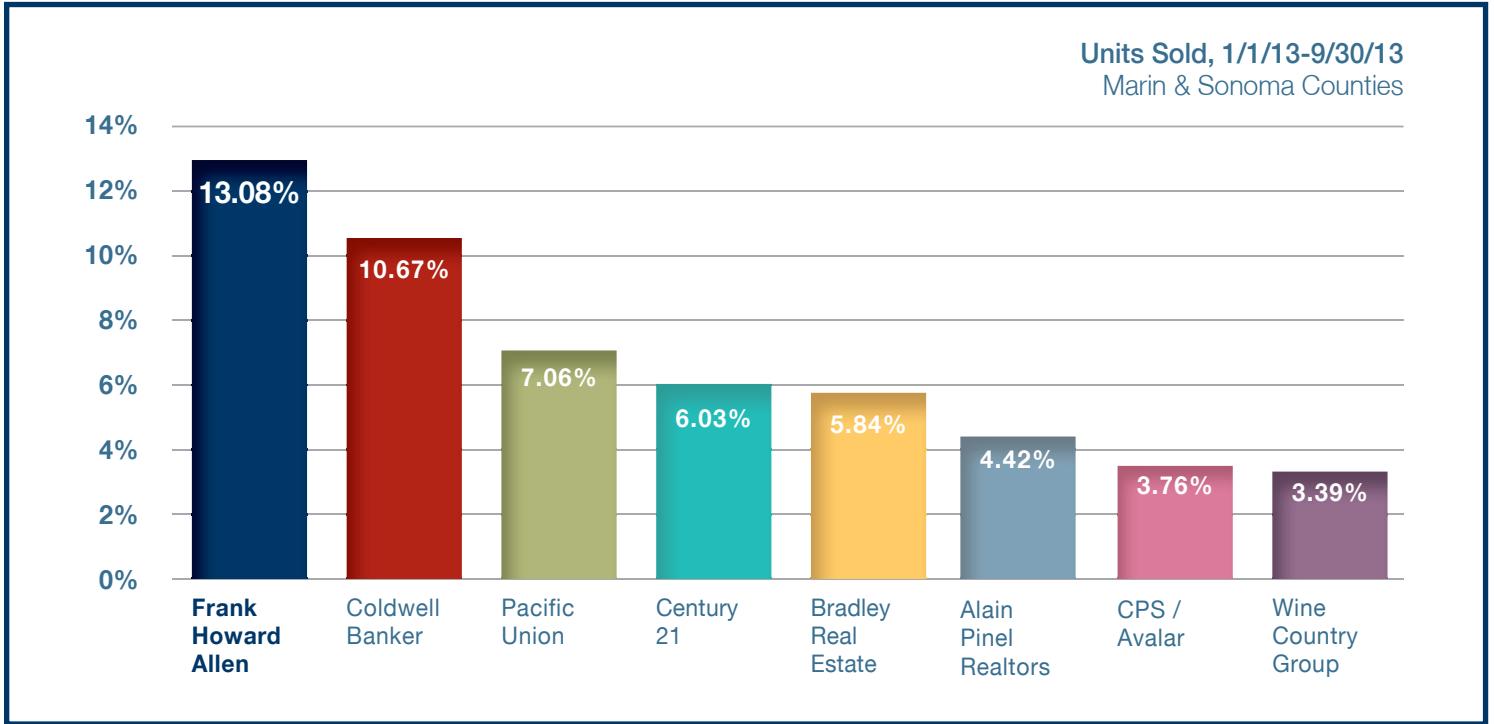

Market Share Report

Frank Howard Allen — The North Bay Leader: **Dollar Volume & Units Sold**

Source: BAREIS MLS for residential properties sold in Marin and Sonoma counties. Date range: Jan. 1, 2013 - Sept. 30, 2013; Property type: All; Price range: All. Information deemed reliable but not guaranteed. All data subject to errors, omissions and revisions.