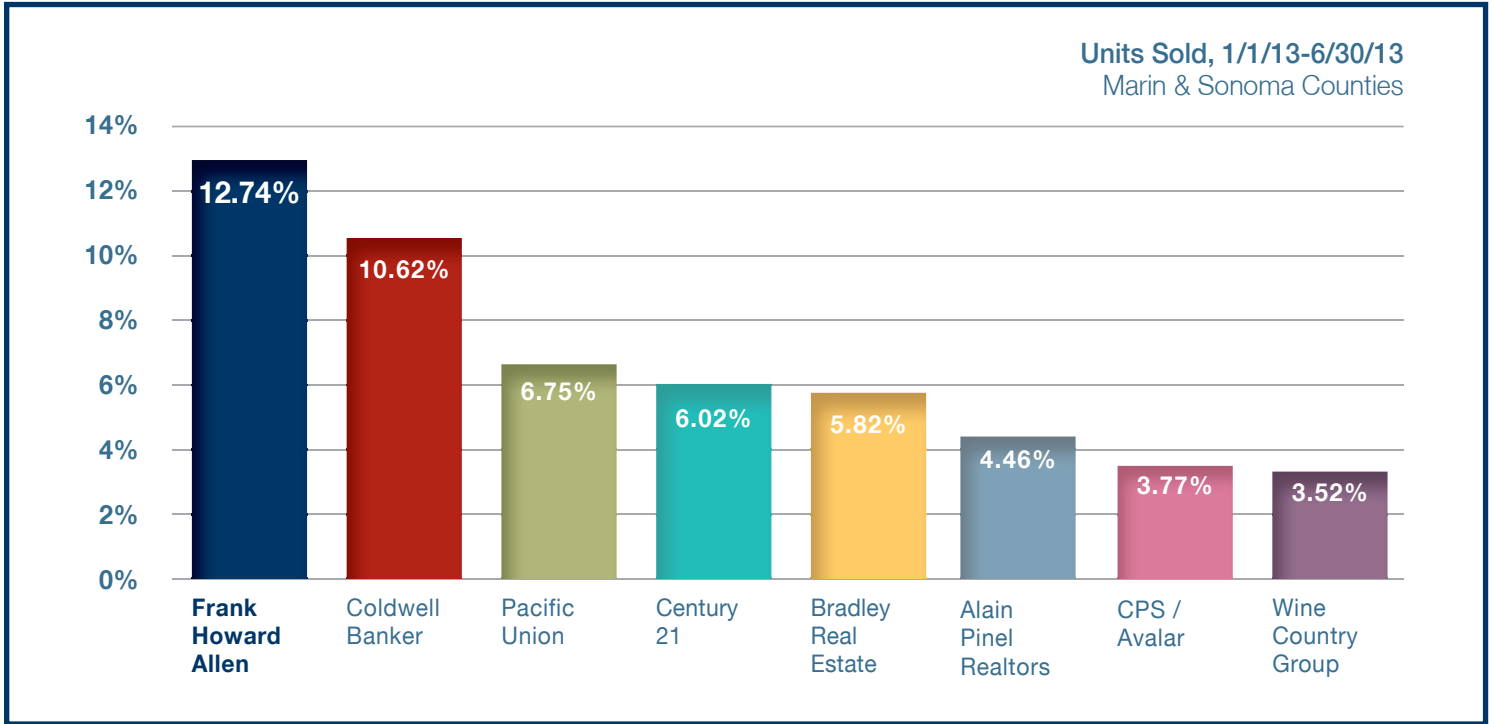

Market Share Report

Frank Howard Allen — The North Bay Leader: **Dollar Volume & Units Sold**

Source: BAREIS MLS for residential properties sold in Marin and Sonoma counties. Date range: Jan. 1, 2013 - June 30, 2013; Property type: All; Price range: All. Information deemed reliable but not guaranteed. All data subject to errors, omissions and revisions.