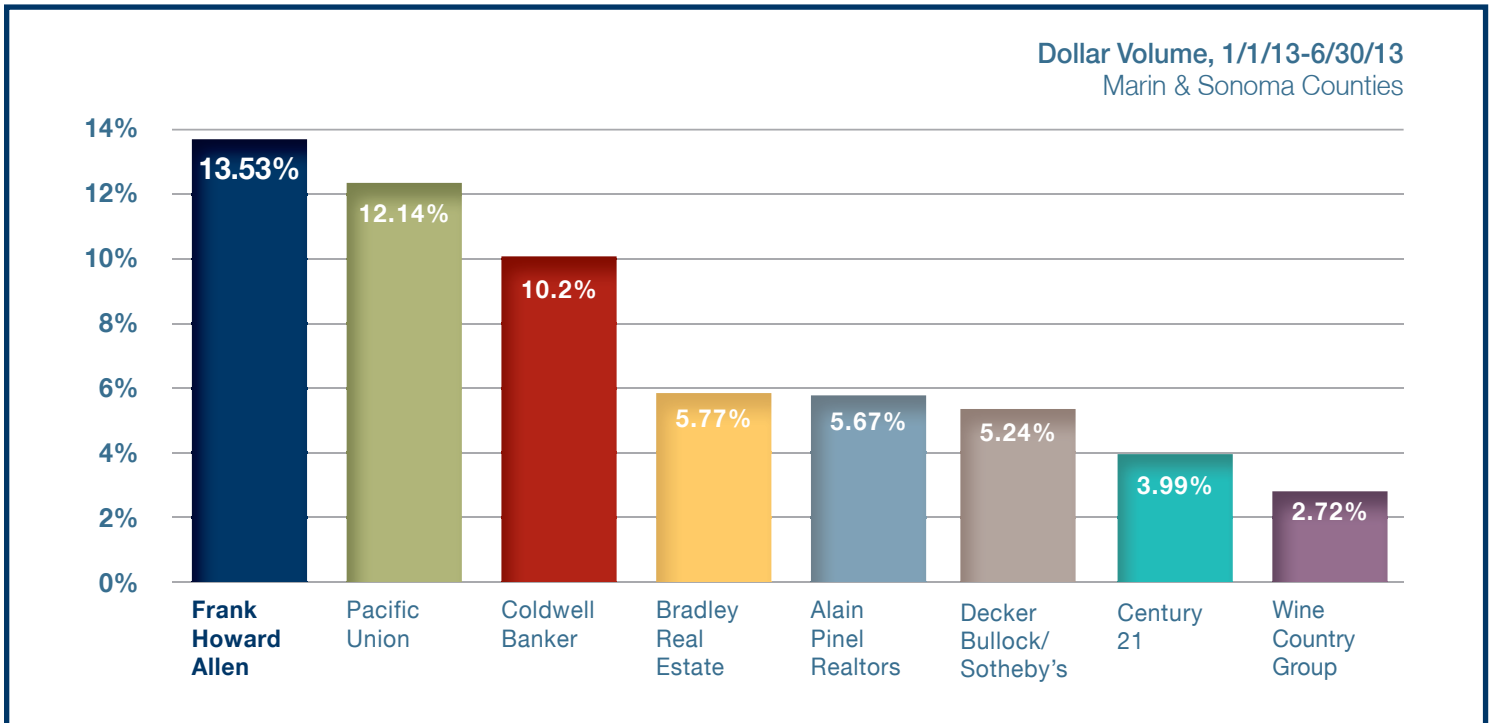

Market Share Report

Frank Howard Allen — The North Bay Leader: **Dollar Volume & Units Sold**

Source: BAREIS MLS for residential properties sold in Marin and Sonoma counties. Date range: Jan. 1, 2013 - June 30, 2013; Property type: All; Price range: All. Information deemed reliable but not guaranteed. All data subject to errors, omissions and revisions.